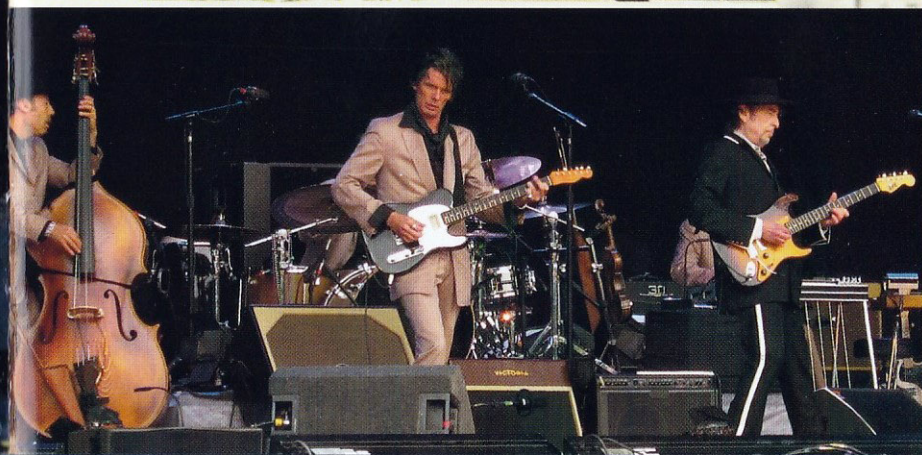

Disc 1. 61.44

1. **Intro** 0.47
2. **Leopard-Skin Pill-Box Hat** 3.18
3. **Don't Think Twice, It's All Right** 5.29
4. **Things Have Changed** 5.03
5. **I Don't Believe You (She Acts Like We Never Have Met)** 3.59
6. **Beyond Here Lies Nothin'** 3.52
7. **To Ramona** 5.45
8. **Cold Irons Bound** 5.30
9. **Tangled Up In Blue** 5.39
10. **Summer Days** 5.23
11. **Tryin' To Get To Heaven** 5.35
12. **Highway 61 Revisited** 7.10

Disc 2. 79.20

1. **Visions Of Johanna** 7.15
2. **Thunder On The Mountain** 7.42
3. **Ballad Of A Thin Man** 5.42
4. **Like A Rolling Stone** 6.27
5. **All Along The Watchtower** 3.48
6. **Forever Young** 6.09
7. **Girl From The North Country** 4.05
8. **The Lonesome Death Of Hattie Carroll** 6.45
9. **Desolation Row** 10.06
10. **Love Minus Zero/No Limit** 3.57
11. **John Brown** 4.49
12. **Blind Willie McTell** 5.05

Bonus Tracks Disc 2.

7. - 9. 25 June 2011, Volkspark , Mainz, Germany
10. - 12. 9 Aug. 2011, Marvin Sands PAC, Constellation Brands, Canandaigua, New York, U.S.A.

The painting (slightly cropped) on page 16 called "Favela Villa Broncos", acrylic on canvas 106.7 x 142.2 cm. It was part of the exhibition "Bob Dylan, The Brazil Series", held in Copenhagen at Statens Museum for Kunst, National Gallery of Denmark from 4 Sep. 2010 to 10 Apr. 2011.

**STADTPARK OPEN AIR 2011**

27.05. LOTTO KING KARL  
28.05. & DIE BARMBEK DREAM BOYS  
07.06. HURTS  
08.06. 3 DOORS DOWN  
17.06. BAP  
18.06. CHICAGO

19.06. JEFF BECK & BAND  
22.06. STATUS QUO  
24.06. ELEMENT OF CRIME  
26.06. BOB DYLAN  
29.06. ERASURE  
01.07. ZUCCHERO  
02.07. RETURN TO FOREVER  
06.07. BLACK COUNTRY COMMUNION